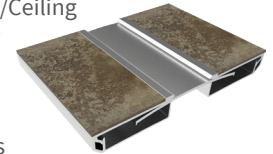

DIV 7

ROOF HATCHES 07 7200

- Personnel
- Personnel II
- ThermalMAX™
- SunLit™
- Security
- Equipment
- Fall Protection

SMOKE VENTS 07 7200

- SmokEscape™
- SunLit eco™
- SunLit™
- AcousticMAX™
- Fall Protection

PREFORMED JOINT SEALS + EXPANSION JOINT SYSTEMS 07 9100 + 07 9513

- Interior Floor, Wall/Ceiling
- Exterior Wall, Roof
- Parking Deck
- Fire Barrier
- Compression Seals

DIV 8

ACCESS DOORS 08 3100

- Non-Rated
- Fire Rated
- Security
- Specialty
- Exterior