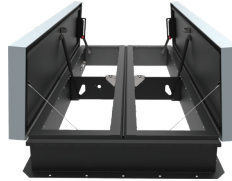

DIV 7

ROOF HATCHES 07 7200

- Personnel
- Personnel II
- ThermalMAX™
- SunLit™
- Security
- Equipment
- Fall Protection

SMOKE VENTS 07 7200

- SmokEscape™
- SunLit eco™
- SunLit™
- AcousticMAX™
- Fall Protection