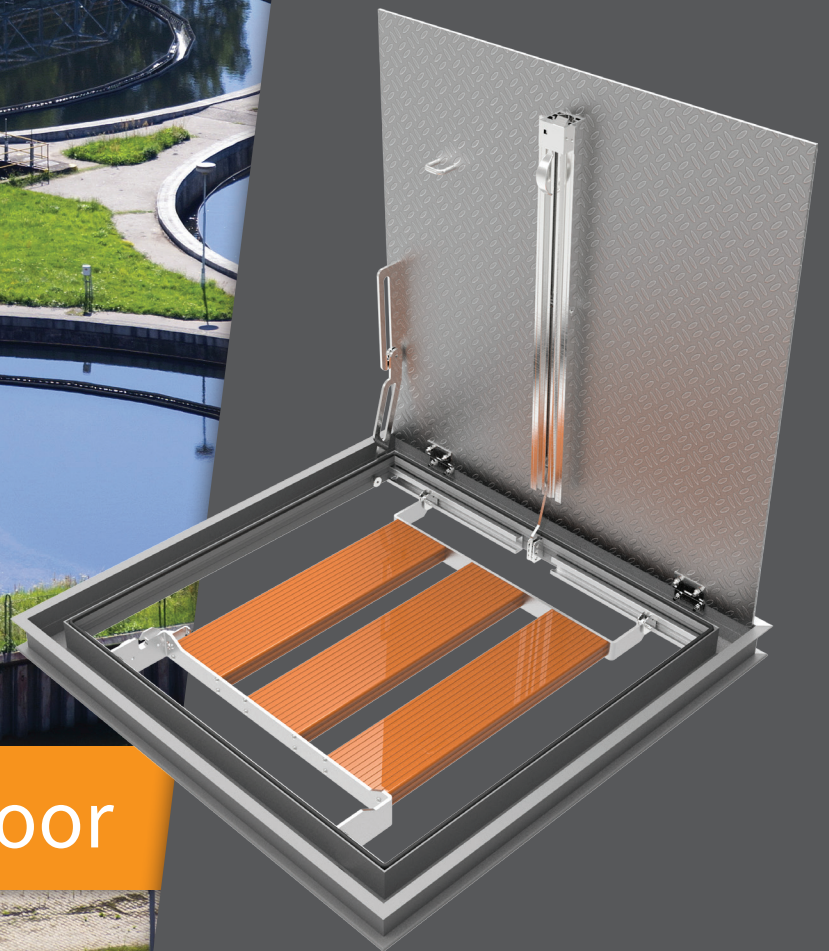

Access that won't
drain your wallet

The **NEW** industry
standard in Drainable
Floor Doors.

- Integrated spring and stiffener create lighter unit
- Non-slip safety grate rails
- Two nut rails standard with safety grate option

Drainable Floor Door

Drainable

FLOOR DOOR, 300PSF

Nystrom's newly redesigned Drainable Floor Door is intended for standard-duty exterior or high moisture areas where liquid flow is required. The frame is constructed with a gutter channel for runoff into a drainage system and includes an odor tight gasket.

FEATURES

LARGEST CLEAR OPENING The redesigned components are engineered with a maximum clear opening per comparable size against the competition.

OPTIONAL SAFETY GRATE Add additional safety and security to your floor door with a grate and nut rail. The grate is serrated for added slip resistance and allows for a 6 inch testing area.

DETAILS

LOAD 300 psf live load

MATERIAL Aluminum: 1/4 inch, mill finish with gray primer on exterior frame

COVER Diamond tread plate

FRAME Drainable gutter frame with integral 1 inch anchor flange, EDPM airtight gasket and 1-1/2 inch drain coupling