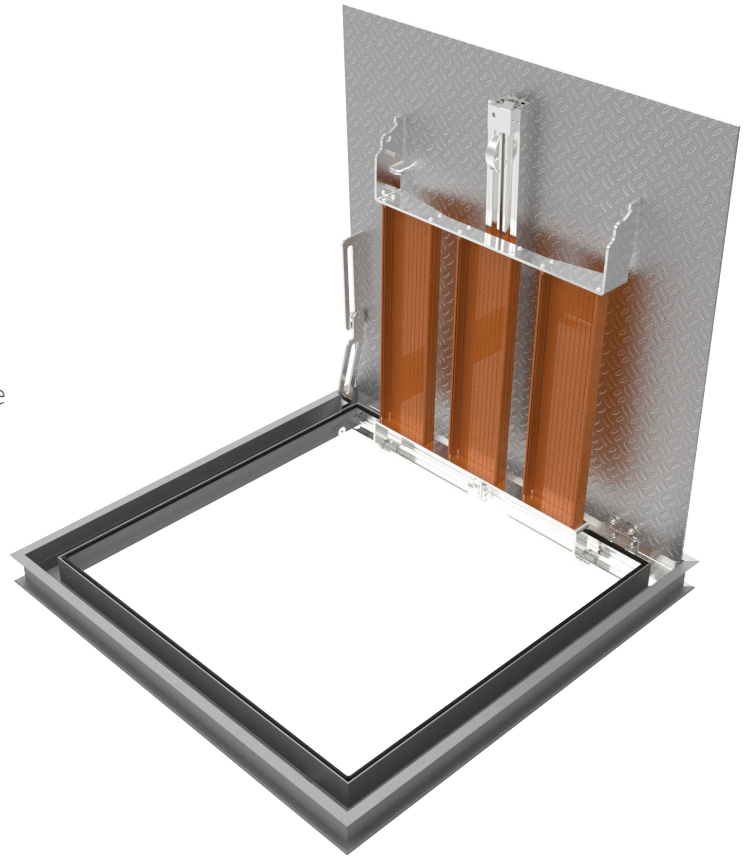

Access that won't
drain your wallet

The **NEW** industry
standard in Drainable
Floor Doors.

- Integrated spring and stiffener create lighter unit
- Non-slip safety grate rails
- Two nut rails standard with safety grate option

Drainable Floor Door

Drainable

FLOOR DOOR, 300PSF

Nystrom's newly redesigned Drainable Floor Door is intended for standard-duty exterior or high moisture areas where liquid flow is required. The frame is constructed with a gutter channel for runoff into a drainage system and includes an odor tight gasket.

FEATURES

LARGEST CLEAR OPENING The redesigned components are engineered with a maximum clear opening per comparable size against the competition.

OPTIONAL SAFETY GRATE Add additional safety and security to your floor door with a grate and nut rail. The grate is serrated for added slip resistance and allows for a 6 inch testing area.

DETAILS

LOAD 300 psf live load

MATERIAL Aluminum: 1/4 inch, mill finish with gray primer on exterior frame

COVER Diamond tread plate

FRAME Drainable gutter frame with integral 1 inch anchor flange, EDPM airtight gasket and 1-1/2 inch drain coupling